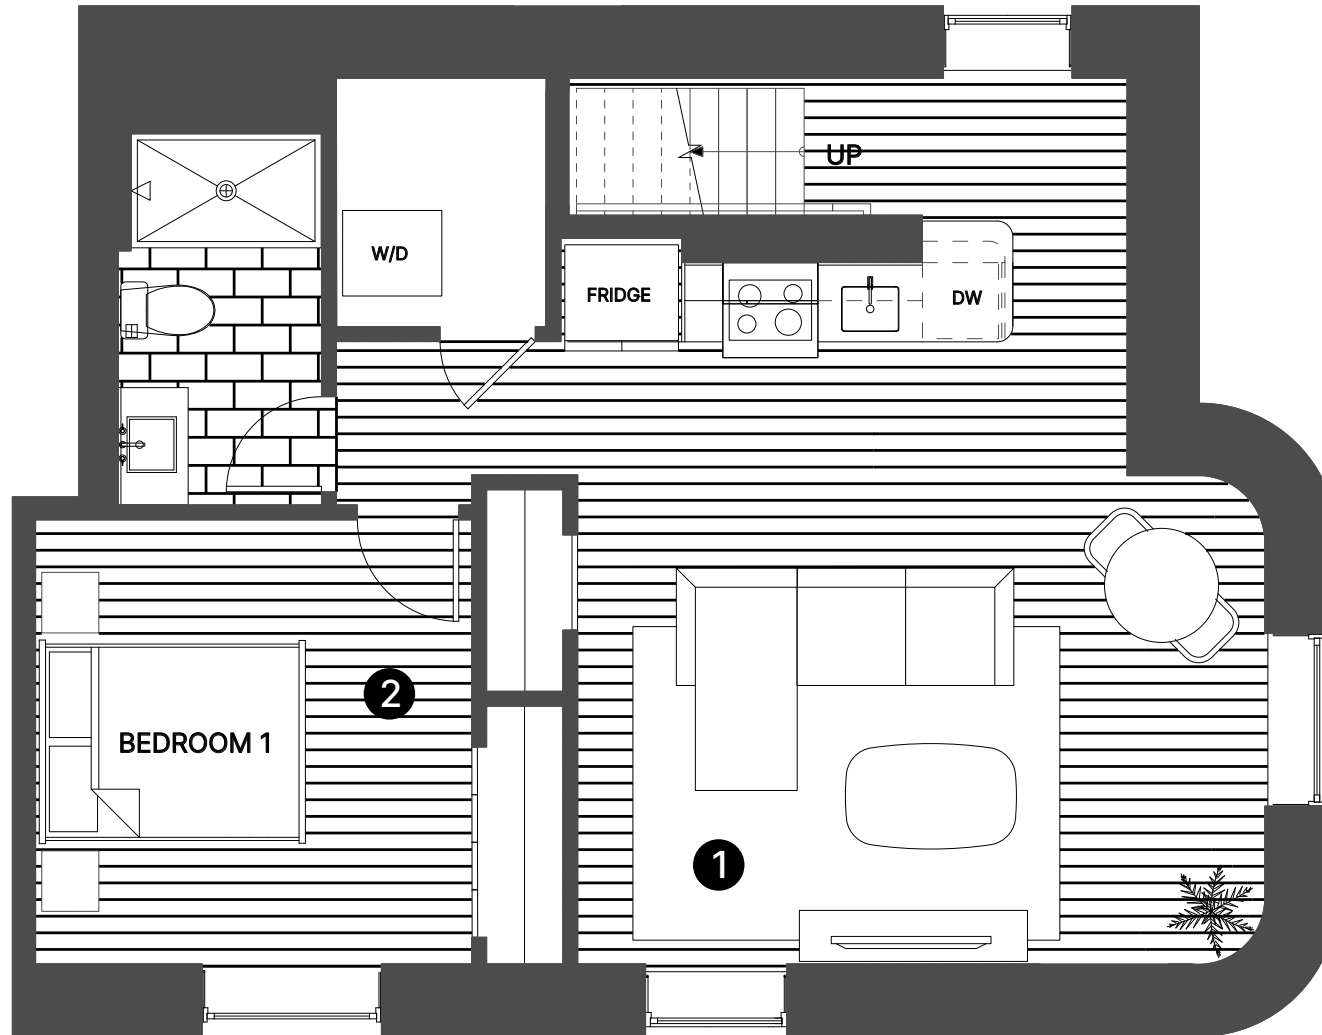

UNIT 101

1 BEDROOM
1 BATH

917 SQUARE FEET

1. LIVING ROOM / KITCHEN

18' x 19'

2. BEDROOM 1

11'-6" x 11'-8"

2228 N KEDZIE
LOGAN SQUARE